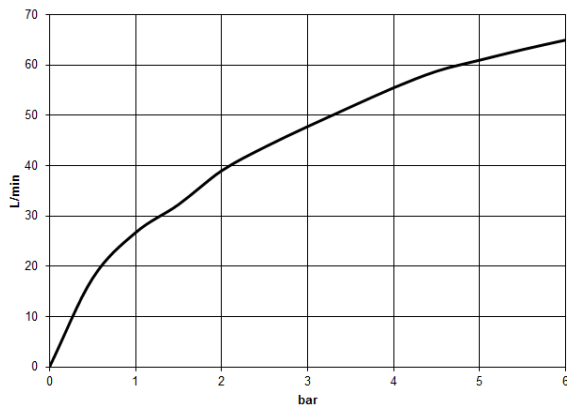

13 672 780

- 280mm projection
- cascade
- total height 830 - 900 mm
- height up to aerator 665 – 735 mm
- push-on rosette 130 x 130 mm
- max. flow 47.8 l/min at 3 bar flow pressure

	Dark Chrome	13 672 780-19
	Chrome	13 672 780-00
	Brushed Platinum	13 672 780-06
	Platinum	13 672 780-08
	Brushed Durabronze (23kt Gold)	13 672 780-28
	Brushed Champagne (22kt Gold)	13 672 780-46
	Champagne (22kt Gold)	13 672 780-47

13 672 780

mm [inches]

Flow rate chart

13 672 780

Parts for other
finishes can be found
here: [Chrome](#)