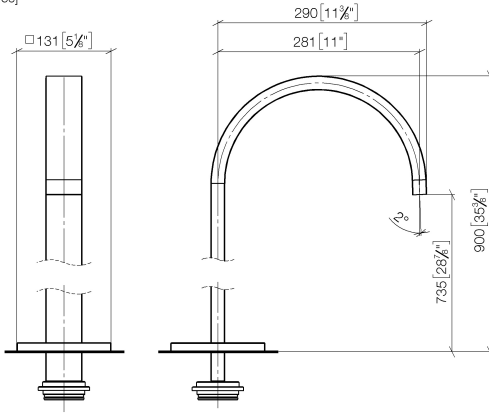

13 672 780

- 280mm projection
- cascade
- total height 830 - 900 mm
- height up to aerator 665 – 735 mm
- push-on rosette 130 x 130 mm
- max. flow 47.8 l/min at 3 bar flow pressure

	Dark Chrome	13 672 780-19
	Chrome	13 672 780-00
	Brushed Platinum	13 672 780-06
	Platinum	13 672 780-08
	Brushed Durabronze (23kt Gold)	13 672 780-28
	Brushed Champagne (22kt Gold)	13 672 780-46
	Champagne (22kt Gold)	13 672 780-47

13 672 780

mm [inches]

Flow rate chart

13 672 780

Parts for other
finishes can be found
here: [Chrome](#)